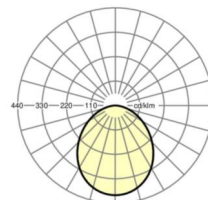

ELECTRICAL ENGINEERING

Controller	Electronic driver DALI2 (1 pcs.)
System output	31W
Mains voltage	230V/50Hz
Circuit breakers (inrush current)	13 pieces/B10, 21 pieces/B16, 21 pieces/C10, 35 pieces/C16
Energy efficiency class/light source	C

LIGHTING TECHNOLOGY

Placement	LED, Colour rendering/Light colour CRI ≥ 80 / 4000K
Colour tolerance (MacAdam)	3SDCM
Nominal luminous flux	5139lm
LED service life	50000h L80/B10 (Tq 25°C)
Luminaire luminous efficiency	165lm/W
UGR lat./long.	20.9 / 20.8

MECHANICS

Housing colour	traffic white RAL 9016
Dimensions (LxWxH/DxH)	665mm x 654mm x 90mm
Weight (net)	7.9kg
Cable entry KE (X/Y)	0mm/15mm
Type of installation	Ceiling-mounted single installation

Dimensions

L	665 mm	Length
B	654 mm	Width
H	90 mm	Height
A1	400 mm	Mounting distance single mounting
A4	400 mm	Mounting distance (width)
X	0 mm	Distance cable infixed to the center of the luminaire on the X-axis
Y	15 mm	Distance cable infixed to the center of the luminaire on the Y-axis

DEEP-LINK

<https://www.regiolux.de/en/article/62000016610>